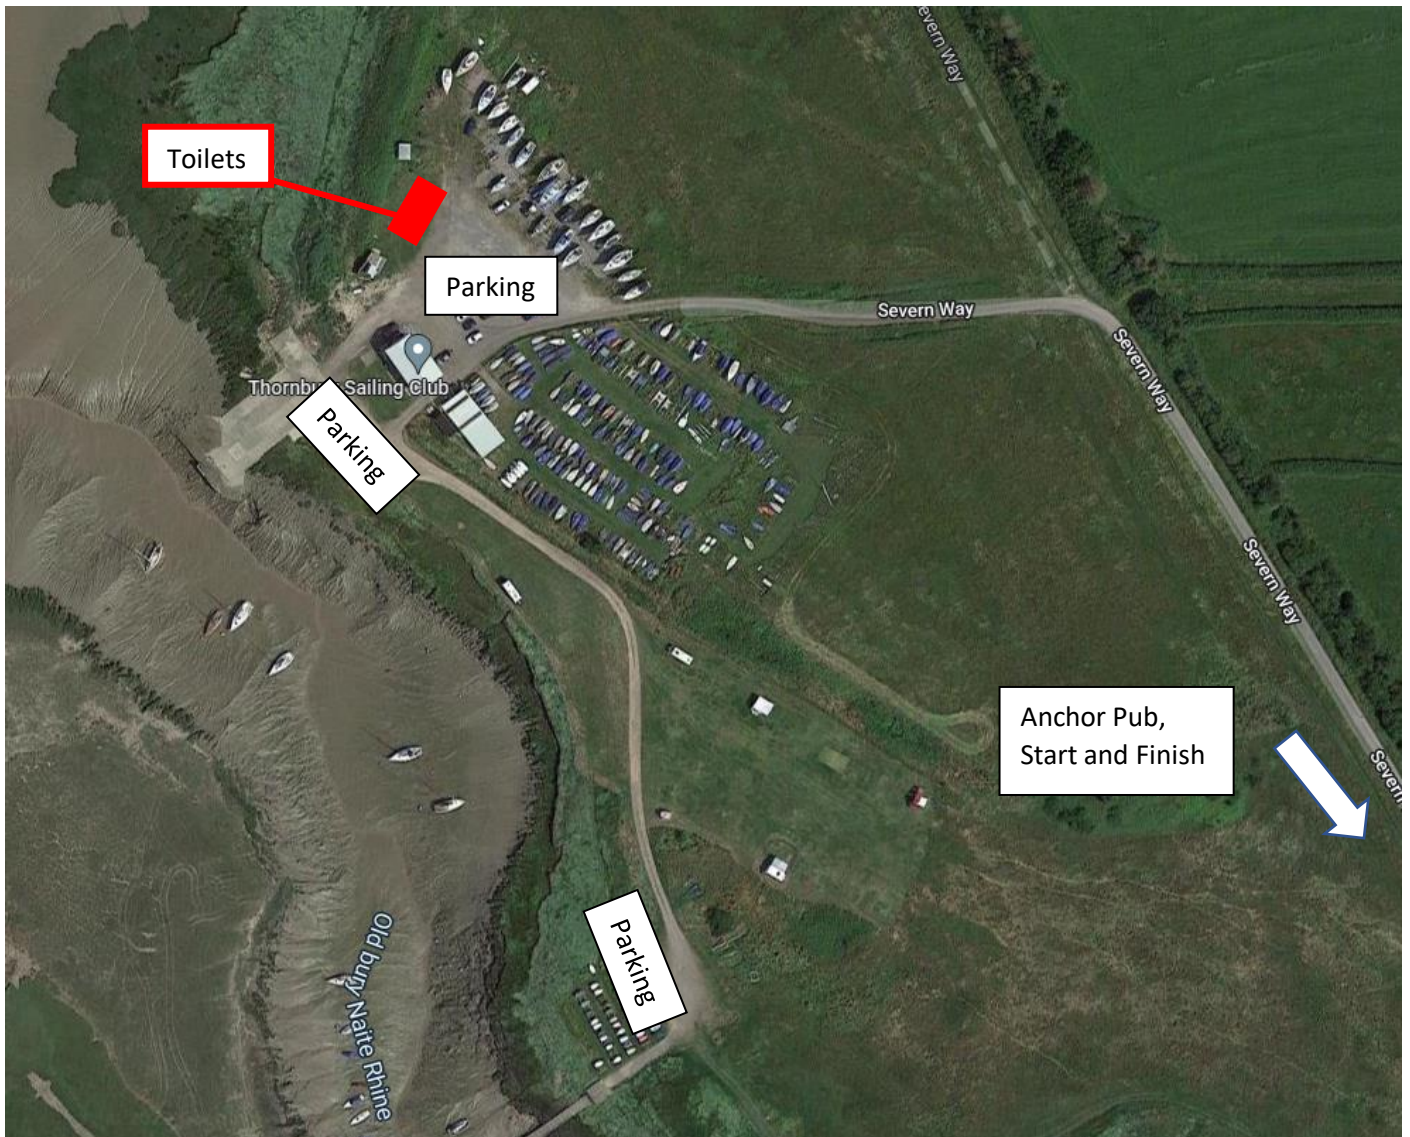

Thornbury 10 k Race HQ, Thornbury Sailing Club, Oldbury on Severn, Bristol, BS35 1QE

What3words location: <https://w3w.co/havens.mentioned.levels>

Thornbury 10km Course Map. The Start and Finish are at the Anchor Inn, Oldbury-on-Severn, Bristol BS35 1QA. (What3words location: <https://w3w.co/nametag.options.published>)